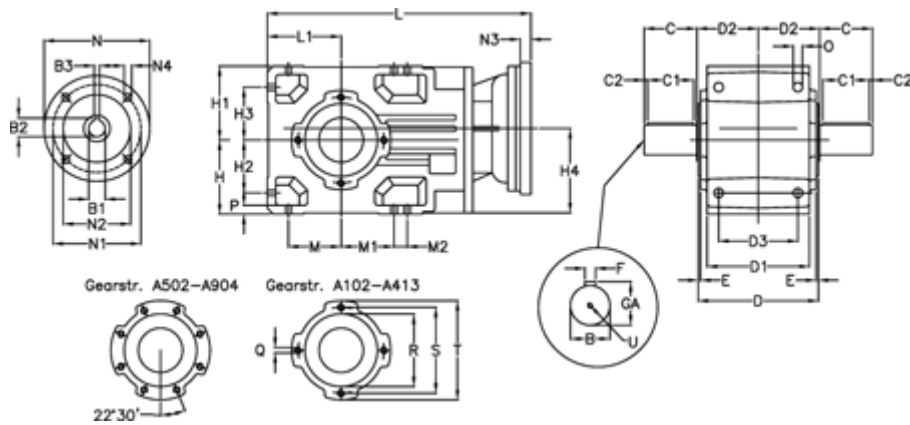

Article number: 29600100722225  
 Description: Bevel helical gearbox  
 A102UD-7,2-P71B5

## Measures

B = 25	D1 = 95	H1 = 70	M2 = 0	Q = M8x12
B1 = 14	D2 = 63	H2 = 50.0	N = 160	R = 80
B2 = 16.3	D3 = 75	H3 = 50.0	N1 = 130	S = 100
B3 = 5	Description = A102UD-xx-P71 B5	H4 = 83.0	N2 = 110	T = 120
C = 45	E = 3.0	L = 282.5	N3 = 0	U = M8x19
C1 = 35	F = 8	L1 = 70	N4 = M8x16	
C2 = 5.0	GA = 28.0	M = 50.0	O = 9.5	
D = 117	H = 70	M1 = 50.0	P = 9	